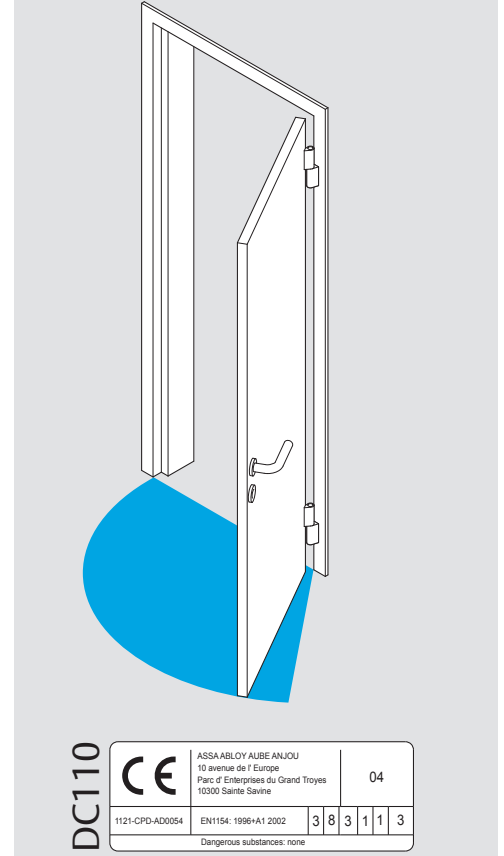

Installation Instructions

D1004000

ASSA ABLOY is the global leader in door opening solutions, dedicated to satisfying end-user needs for security, safety and convenience.

ASSA ABLOY

ASSA ABLOY Aube Anjou
10, avenue de l'Europe
CS 50024 Sainte Savine
10304 TROYES Cedex-France